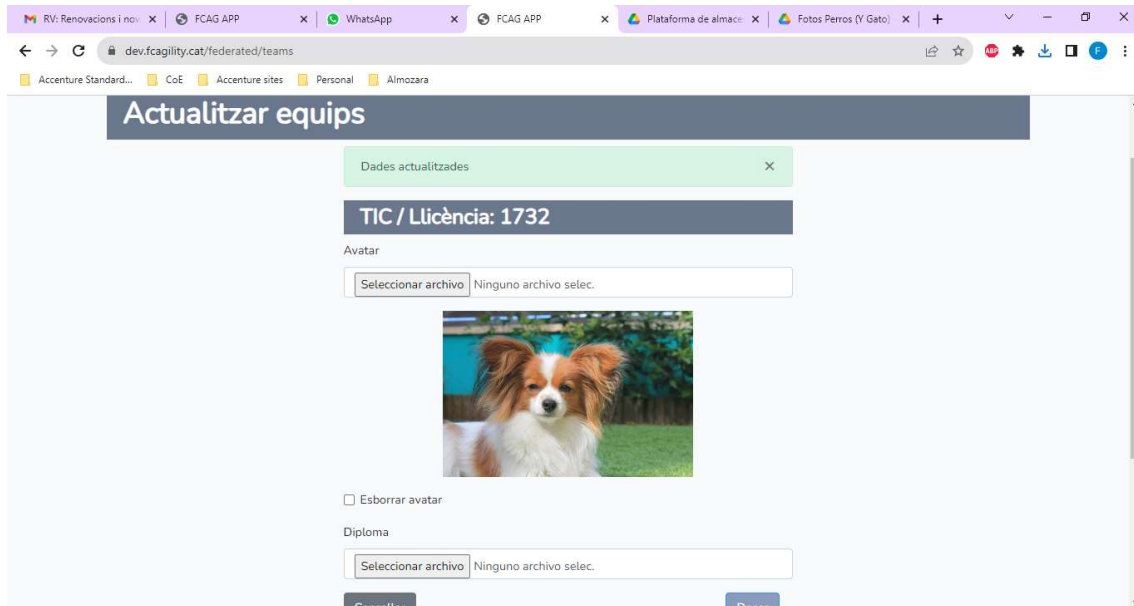

Modificar foto equips

Es poden modificar les fotos del equips de competició desde el punt de menu, importar una foto desde l'ordinador i clicar el botó Desar

Cercar resultats

Ja no es veuran els punts d'ascens de divisió a les classificacions, per tal de saber els punts s'haurà de buscar desde aquesta opció de menu, s'ha de escollir:

- Llicència: un dels gossos al nostre nom, també es pot buscar directament per una llicència d' un altre persona indicant el nombre (no val el nom del gos o del guia)
- Divisió: Divisions on volem buscar les pistes, si volem esbrinar els punts per pujar hem d' escollir tan sols la divisió des de la que volem promocionar
- Numero de temporades: els punts per pujarà a primera divisió o divisió d' honor son en un màxim de 2 temporades, per pujar a segona divisió es en qualsevol nombre de temporades
- Penalització màxima: Qualsevol nombre, cal tenir en compte que en aquestes puntuacions no es te en comte la possible penalització per TRS (o sigui que tan sol haurien de ser múltiples de 5 per faltes i refusades)
- Velocitat mínima: aquí es pot discriminar per la velocitat en fer el recorregut, si cliquem a la opció de 'criteris d' ascens' abaix de tot esta la descripció de les velocitats requerides per promocionar de la temporada en curs: