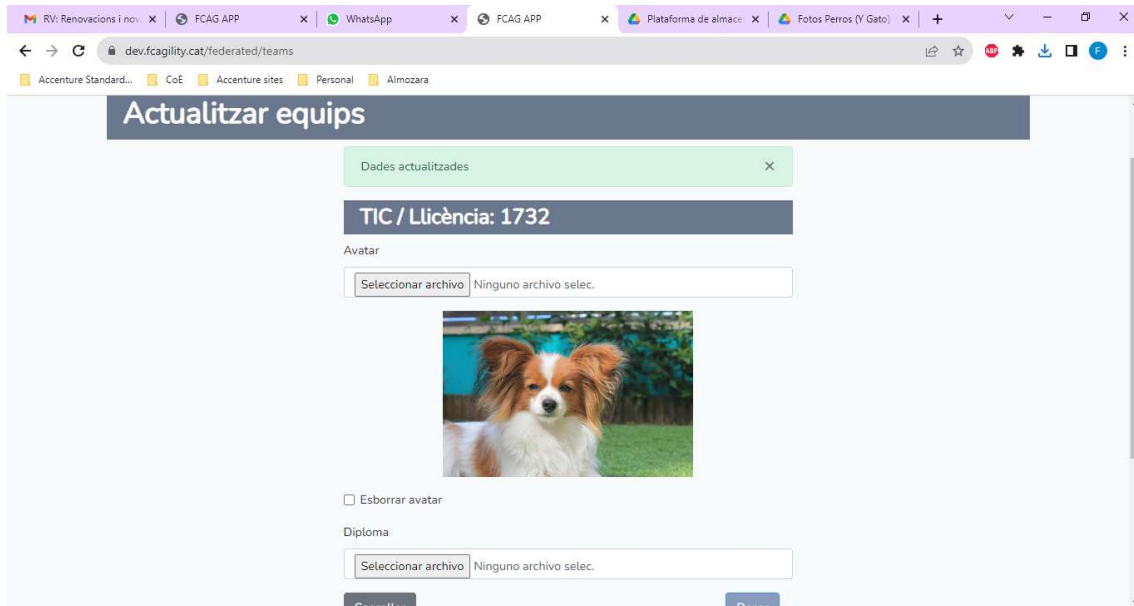

Modificar foto equips

Es poden modificar les fotos del equips de competició desde el punt de menu, importar una foto desde l'ordinador i clicar el botó Desar

Cercar resultats

Ja no es veuran els punts d'ascens de divisió a les classificacions, per tal de saber els punts s'haurà de buscar desde aquesta opció de menu, s'ha de escollir:

- Llicència: un dels gossos al nostre nom, també es pot buscar directament per una llicència d'un altre persona indicant el nombre (no val el nom del gos o del guia)
- Divisió: Divisions on volem buscar les pistes, si volem esbrinar els punts per pujar hem d'escollir tan sols la divisió des de la que volem promocionar
- Numero de temporades: els punts per pujarà a primera divisió o divisió d'honor son en un màxim de 2 temporades, per pujar a segona divisió es en qualsevol nombre de temporades
- Penalització màxima: Qualsevol nombre, cal tenir en compte que en aquestes puntuacions no es te en comte la possible penalització per TRS (o sigui que tan sol haurien de ser múltiples de 5 per faltes i refusades)
- Velocitat mínima: aquí es pot discriminar per la velocitat en fer el recorregut, si cliquem a la opció de 'criteris d'ascens' abaix de tot esta la descripció de les velocitats requerides per promocionar de la temporada en curs: